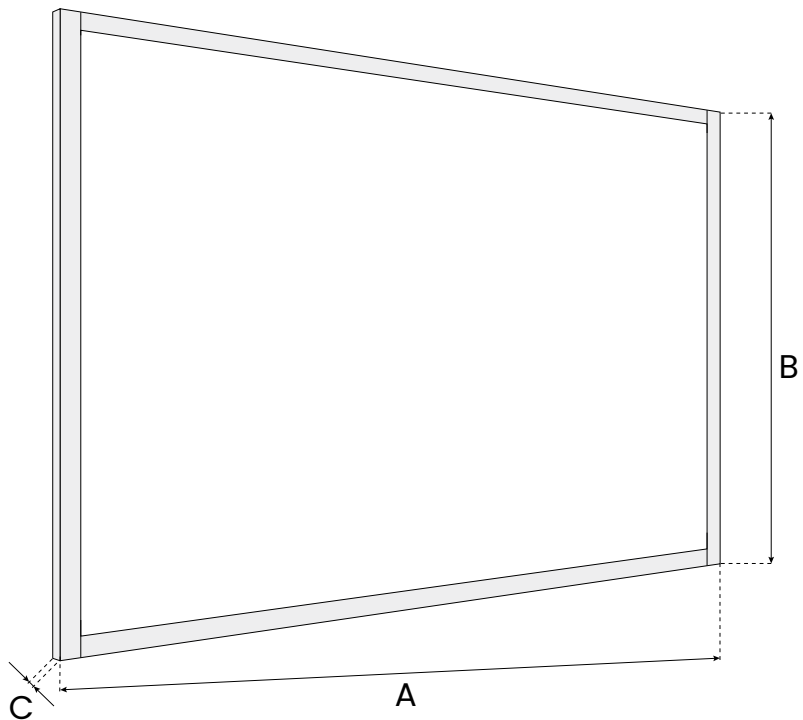

Key features

See the product at the online store

The chalkboard surface is made from high-density HDF board, making it suitable for writing with both chalk and chalk markers. It is highly durable and easy to maintain. The elegant lacquered wooden frame provides stability and extends the product's lifespan. You can mount it either vertically or horizontally, allowing it to fit seamlessly into any chosen space. It's ideal for environments where organisation and communication are key. Whether in office spaces, pubs, or at home, this board is versatile. In public areas, it can inform customers about opening hours or special promotions. At home, it's perfect for creative activities with loved ones.

 Frame made of natural wood

 Non-magnetic surface

 Non-waterproof product

Colour variants

Personalisation options available

Any frame colour

Printing on the surface

Size

Technical Specifications

SKU	Total dimensions (A x B x C) [cm]	Surface dimensions (A x B) [cm]	Surface	Frame	Frame colour	Weight [kg]	Warranty
TB54	50 x 40 x 2	43 x 33	Chalkboard	pine wood 35 x 20 mm	BROWN	1	2 years
TB64B	60 x 40 x 2	53 x 33	Chalkboard	pine wood 35 x 20 mm	WHITE	1	2 years
TB64CA	60 x 40 x 2	53 x 33	Chalkboard	pine wood 35 x 20 mm	BLACK	1	2 years
TB64D	60 x 40 x 2	53 x 33	Chalkboard	pine wood 35 x 20 mm	NATURAL	1	2 years
TB75	70 x 50 x 2	63 x 43	Chalkboard	pine wood 35 x 20 mm	BROWN	1,7	2 years